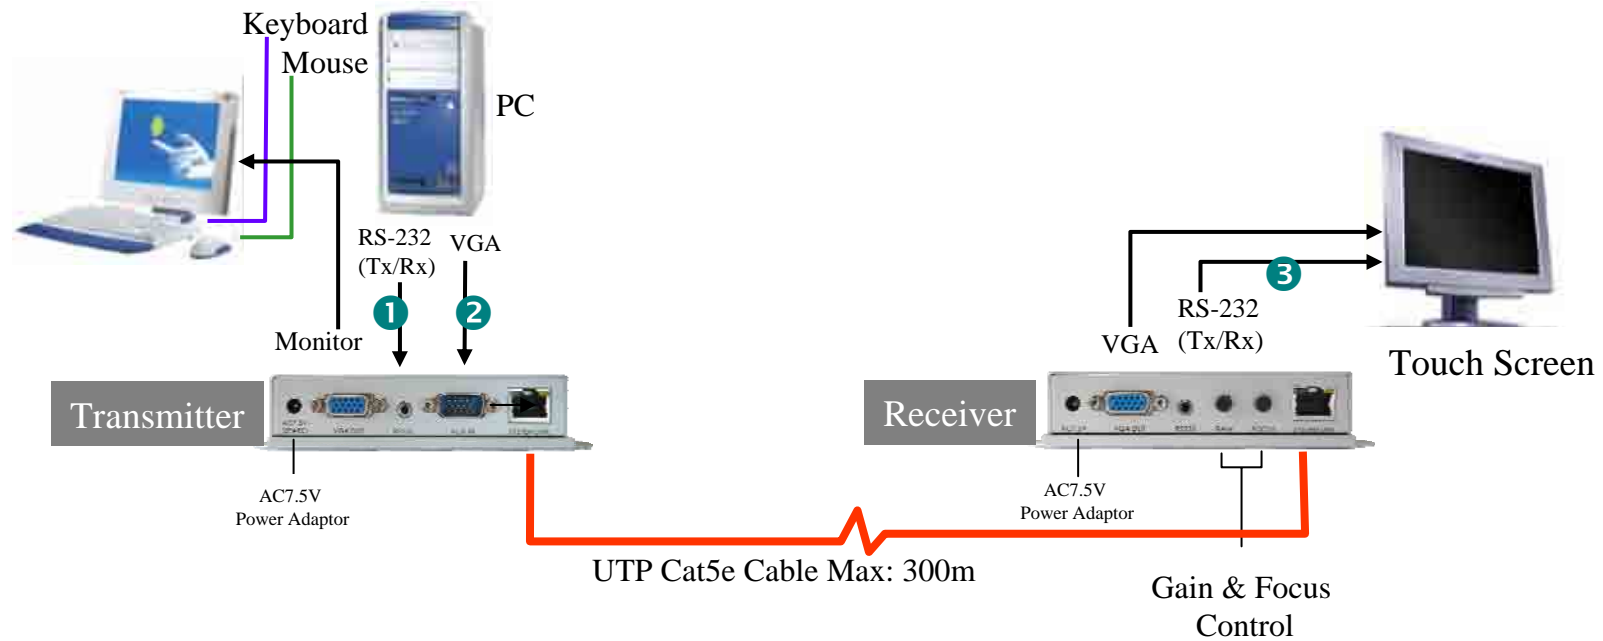

CAT5 VGA DATA EXTENDER

We deliver digits,
You define the world~

Use UTP Cable to Extend VGA and Data (Touch Screen/LCD TV)

- Extend Touch Screen
- Support LCD TV broadcast and remote control
- Provide DC5V for Touch Screen
- Magnetic Pad and Rack for Easy Installation

VDE-300 Panel

- | | | |
|------------------------------|------------------|--|
| ① Tx / Rx Status | ④ To Monitor | ⑧ H & V Sync Activity |
| ② DC 5V out for Touch Screen | ⑤ To Serial port | ⑨ To Serial Connection of Touch Screen |
| ③ Power Jack (Optional) | ⑥ To PC VGA | ⑩ Video Control |
| | ⑦ System Link | |

VDE-300 Cable

DB9 Female VDE cable

VGA cable 1M

DB9 Male VDE cable

VDE-300 Diagram

Extend VGA + Data 300 meters away by Cat5e

1 DB9 Female VDE cable To PC

2 VGA cable Male to Female 1m

3 DB9 Male VDE cable To Touch Screen

VDE-300 Diagram-2

Extend VGA + Data 300 meters away by Cat5e