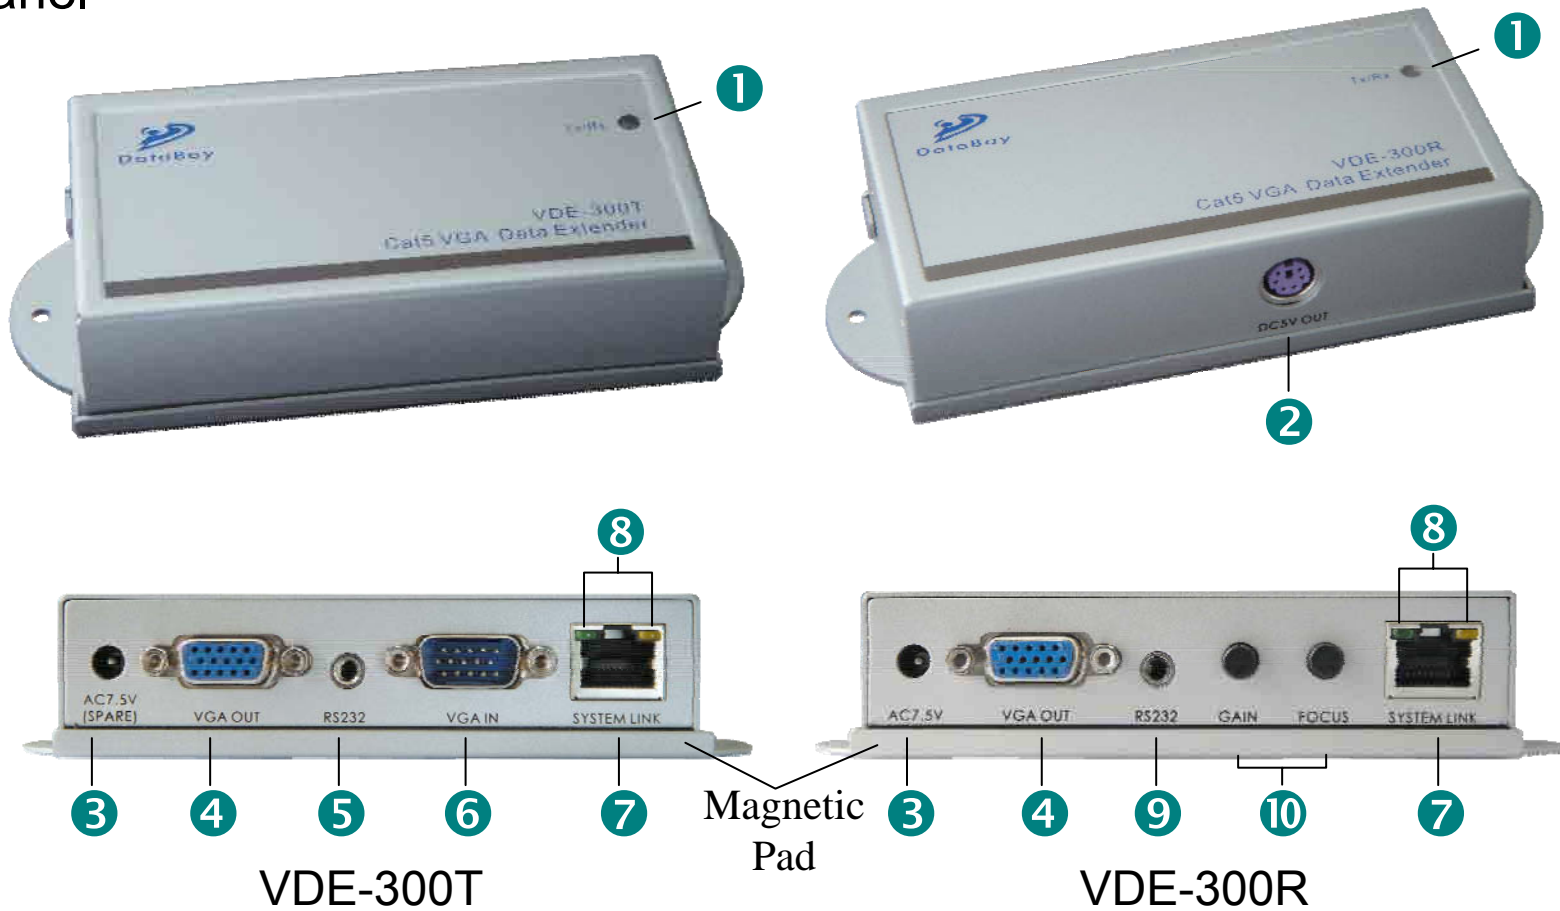

CAT5 VGA DATA EXTENDER

We deliver digits,
You define the world~

Use UTP Cable to Extend VGA and Data (Touch Screen/LCD TV)

- Extend Touch Screen
- Support LCD TV broadcast and remote control
- Provide DC5V for Touch Screen
- Magnetic Pad and Rack for Easy Installation

VDE-300 Panel

- | | | |
|------------------------------|------------------|--|
| ① Tx / Rx Status | ④ To Monitor | ⑧ H & V Sync Activity |
| ② DC 5V out for Touch Screen | ⑤ To Serial port | ⑨ To Serial Connection of Touch Screen |
| ③ Power Jack (Optional) | ⑥ To PC VGA | ⑩ Video Control |
| | ⑦ System Link | |

VDE-300 Cable

DB9 Female VDE cable

VGA cable 1M

DB9 Male VDE cable

VDE-300 Diagram

Extend VGA + Data 300 meters away by Cat5e

1 DB9 Female VDE cable To PC

2 VGA cable Male to Female 1m

3 DB9 Male VDE cable To Touch Screen

VDE-300 Diagram-2

Extend VGA + Data 300 meters away by Cat5e