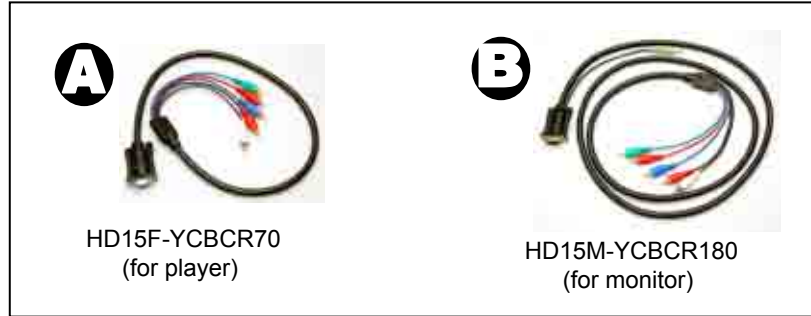

CAT5 HDTV EXTENDER

We deliver digits,
You define the world~

Use UTP Cable to Extend Component Video and Audio

- Great Video Quality – 1080p@300m
- Multi-Port for Multipurpose
- Cascading Function 900m
- Magnetic Pad and Rack for Easy Installation

HDTV Diagram

Video + Audio Player

A **B** Video Monitor and Speaker

Cat5e Cable up to 300m

Video Monitor and Speaker

One-Port Receiver

4~8 Set Cat5e Receivers

Receivers

TV Diagram

Video + Audio Player

G Video Monitor and Speaker
D

RJ45 AV Output

Cat5e Cable up to 300m

Video Monitor and Speaker
D

4/8 RJ45 AV Outputs

TV Monitor