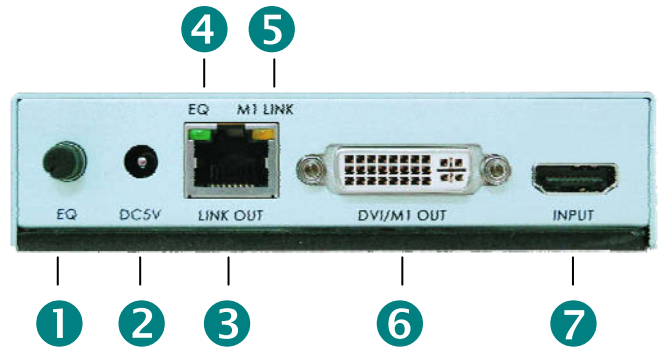

CAT5 DVI-D Expander

We deliver digits,
You define the world~

Unlimited cascading of DVI-D over Catx

- Unlimited Cascading over Catx
- 480p, 720p, 1080i, 1080p supported
- Magnetic Pad Provides Easy Installation

DVI-E102
Panel

- ① Video EQ Control
- ② Power Jack
- ③ RJ-45 DVI Output
- ④ EQ Indicator
LED ON: Auto EQ
LED OFF: Manual

- ⑤ Link Indicator of Local Monitor (M1)
- ⑥ DVI Output for Local Monitor (M1)
- ⑦ DVI Input (Use HDMI connector)
- ⑧ RJ-45 DVI Input

- ⑨ LINK Indicator
- ⑩ Power Indicator

DVI-E102 Accessories

To DVI Input
of Transmitter

To DVI Player

DVI-HDMI Cable (for Player)

DVI-E102 Diagram

- Unlimited Cascading over Cat5/5e/6 cable (1st model in the industry)
- Build in EQ for Best Digital Display
- Single Section supports 1280x1024@70m
- T & TR Models
- Great for System Integration