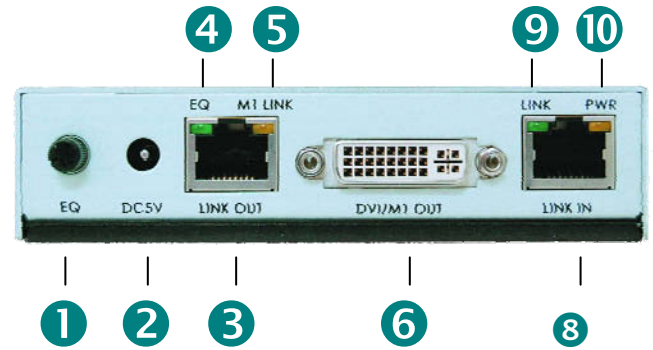

CAT5 DVI-D Expander

We deliver digits,
You define the world~

Unlimited cascading of DVI-D over Catx

- Unlimited Cascading over Catx
- 480p, 720p, 1080i, 1080p supported
- Magnetic Pad Provides Easy Installation

DVI-E102
Panel

- ① Video EQ Control
- ② Power Jack
- ③ RJ-45 DVI Output
- ④ EQ Indicator
LED ON: Auto EQ
LED OFF: Manual

- ⑤ Link Indicator of Local Monitor (M1)
- ⑥ DVI Output for Local Monitor (M1)
- ⑦ DVI Input (Use HDMI connector)
- ⑧ RJ-45 DVI Input

- ⑨ LINK Indicator
- ⑩ Power Indicator

DVI-E102 Accessories

To DVI Input
of Transmitter

To DVI Player

DVI-HDMI Cable (for Player)

DVI-E102 Diagram

- Unlimited Cascading over Cat5/5e/6 cable (1st model in the industry)
- Build in EQ for Best Digital Display
- Single Section supports 1280x1024@70m
- T & TR Models
- Great for System Integration